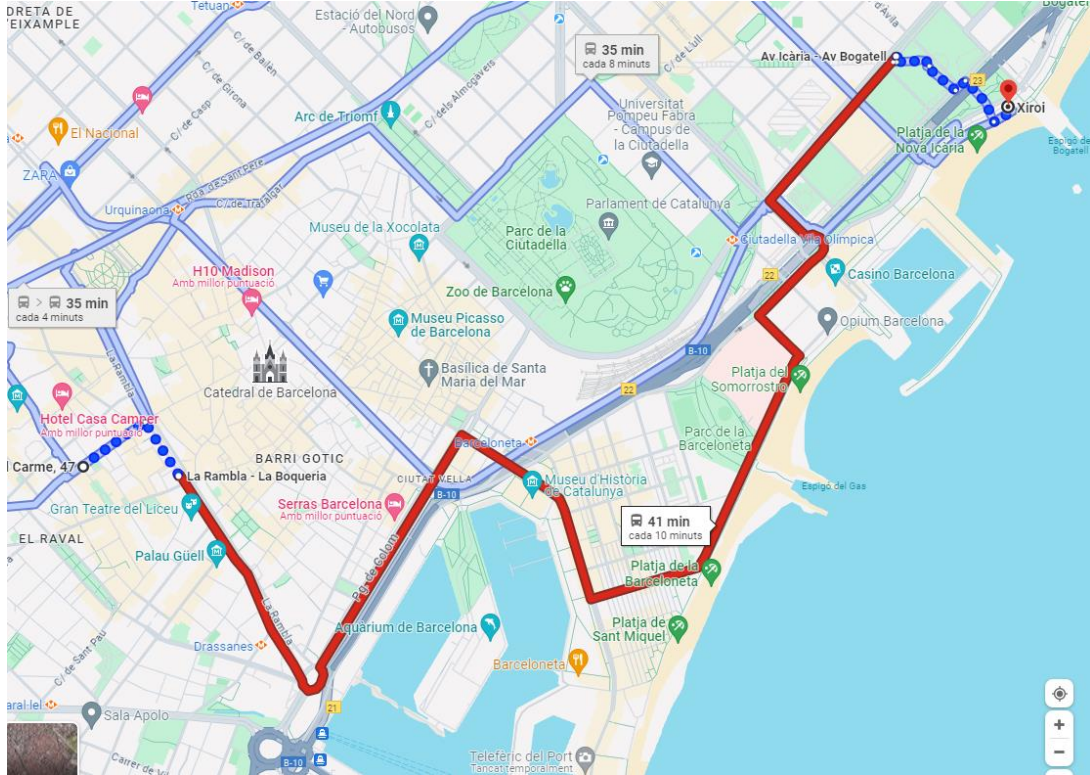

# How to reach the Restaurant Xiroi?

## Address:

Passeig Marítim de la Nova Icària, 38, Sant Martí, 08005 Barcelona

## From the venue:

\* tickets can be bought directly in the bus with cash or crèdit card

- **Bus 59 (Poblenou)**, hop-on at stop La Rambla- La Boqueria market and hop-off at Av Icària-Av Bogatell stop (30 min). Runs until 22:00h.

- **Bus H16 (Forum Campus Besos),** hop-on at Pl. Catalunya-Portal del l'Àngel stop and hop-off at Av Icària-Av Bogatell stop (30 min). Runs until 22:00h.

- **Metro L3(green).** Hop-on at stop Liceu at La Rambla. Take the metro headed to Trinitat Nova, hop-off at Passeig de Gràcia and take the metro L4(yellow) headed to La Pau. Hop-off at Ciutadella Vila Olímpica stop (40 min). Runs until 00:00h.