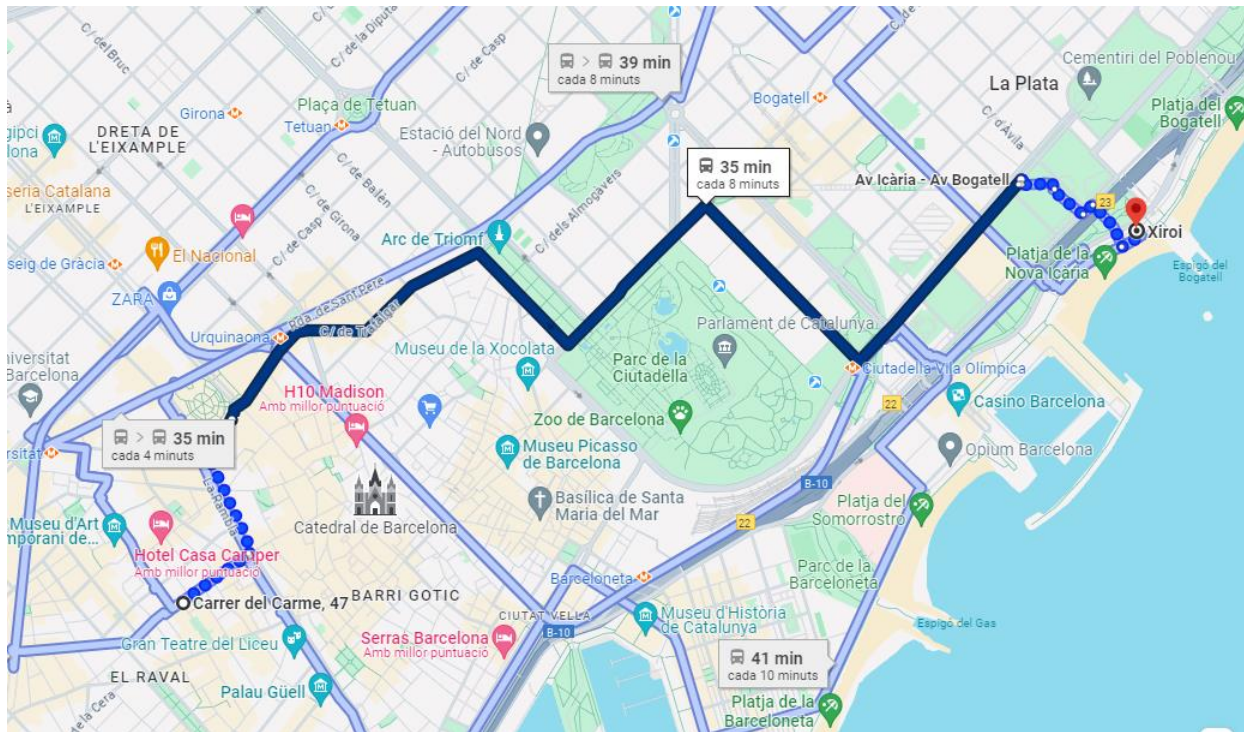

# How to reach the Restaurant Xiroi?

## Address:

Passeig Marítim de la Nova Icària, 38, Sant Martí, 08005 Barcelona

## From the venue:

\* tickets can be bought directly in the bus with cash or crèdit card

- **Bus 59 (Poblenou)**, hop-on at stop La Rambla- La Boqueria market and hop-off at Av Icària-Av Bogatell stop (30 min). Runs until 22:00h.

- **Bus H16 (Forum Campus Besos),** hop-on at Pl. Catalunya-Portal del l'Àngel stop and hop-off at Av Icària-Av Bogatell stop (30 min). Runs until 22:00h.

- **Metro L3(green).** Hop-on at stop Liceu at La Rambla. Take the metro headed to Trinitat Nova, hop-off at Passeig de Gràcia and take the metro L4(yellow) headed to La Pau. Hop-off at Ciutadella Vila Olímpica stop (40 min). Runs until 00:00h.